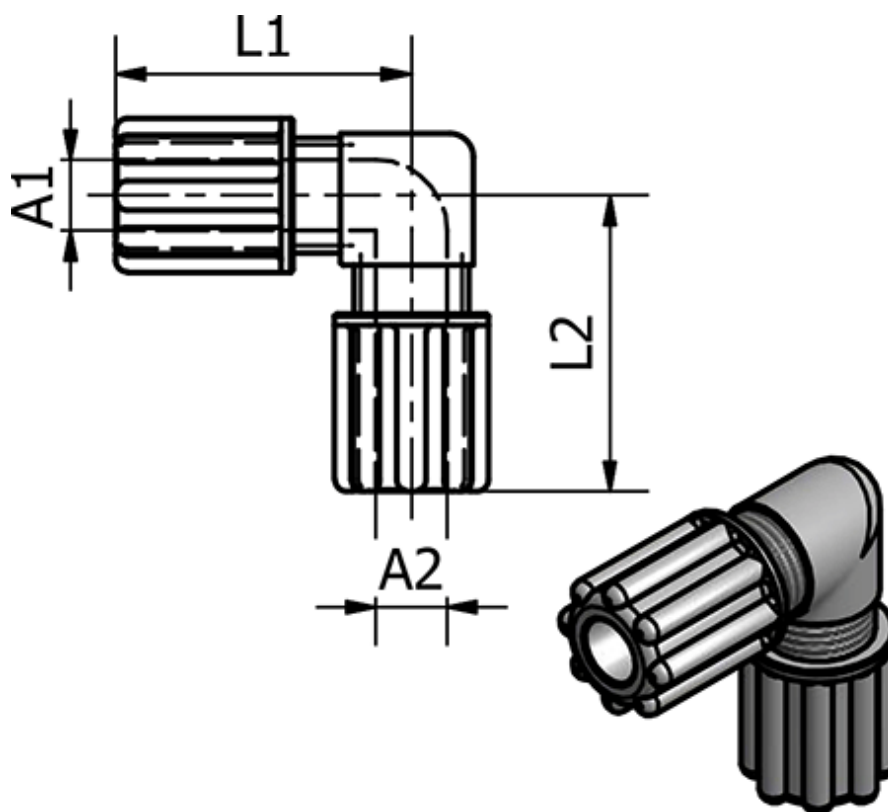

Data Sheet

Article number: 58614013

Description: Push-on 140.13, Ø8/10, Ø8/10
Angle

Measures

Ext. Hose Diameter A1 = 8/10

Ext. Hose Diameter A2 = 8/10

L1 = 35

L2 = 35